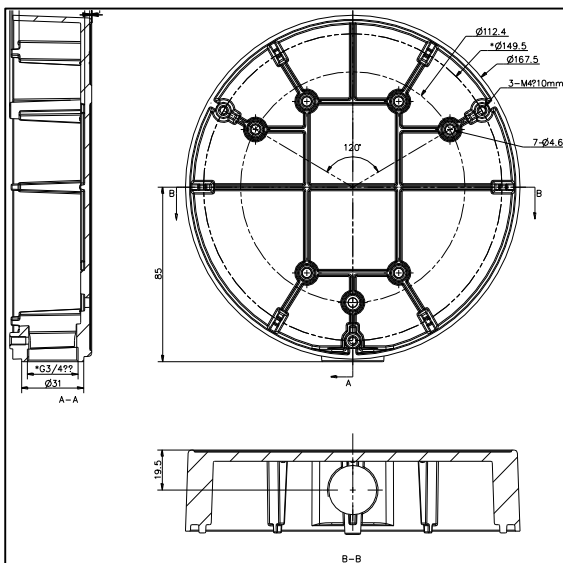

DS-1280ZJ-DM25(M1)

Junction Box for Dome Camera

Features:

- Aluminum alloy material with surface spray treatment
- Waterproof design
- Cable hole on bracket makes the feature better

Dimension:

Order Model:

DS-1280ZJ-DM25(M1)

Parameter:

Model	DS-1280ZJ-DM25(M1)
Parameters	Junction Box for Dome Camera
Appearance	Hikvision White
Material	Aluminum Alloy
Dimension	167.5×167.5×42mm
Weight	362g

Notice:

- The bracket should be installed on flat wall
- Waterproof rubber is necessary for outdoor application
- The wall must be capable of supporting over 3 times as much as the total weight of the camera and the mount.
- The maximum load capacity of the bracket is 4.5KG

Note: The actual dome camera may vary from the picture above.